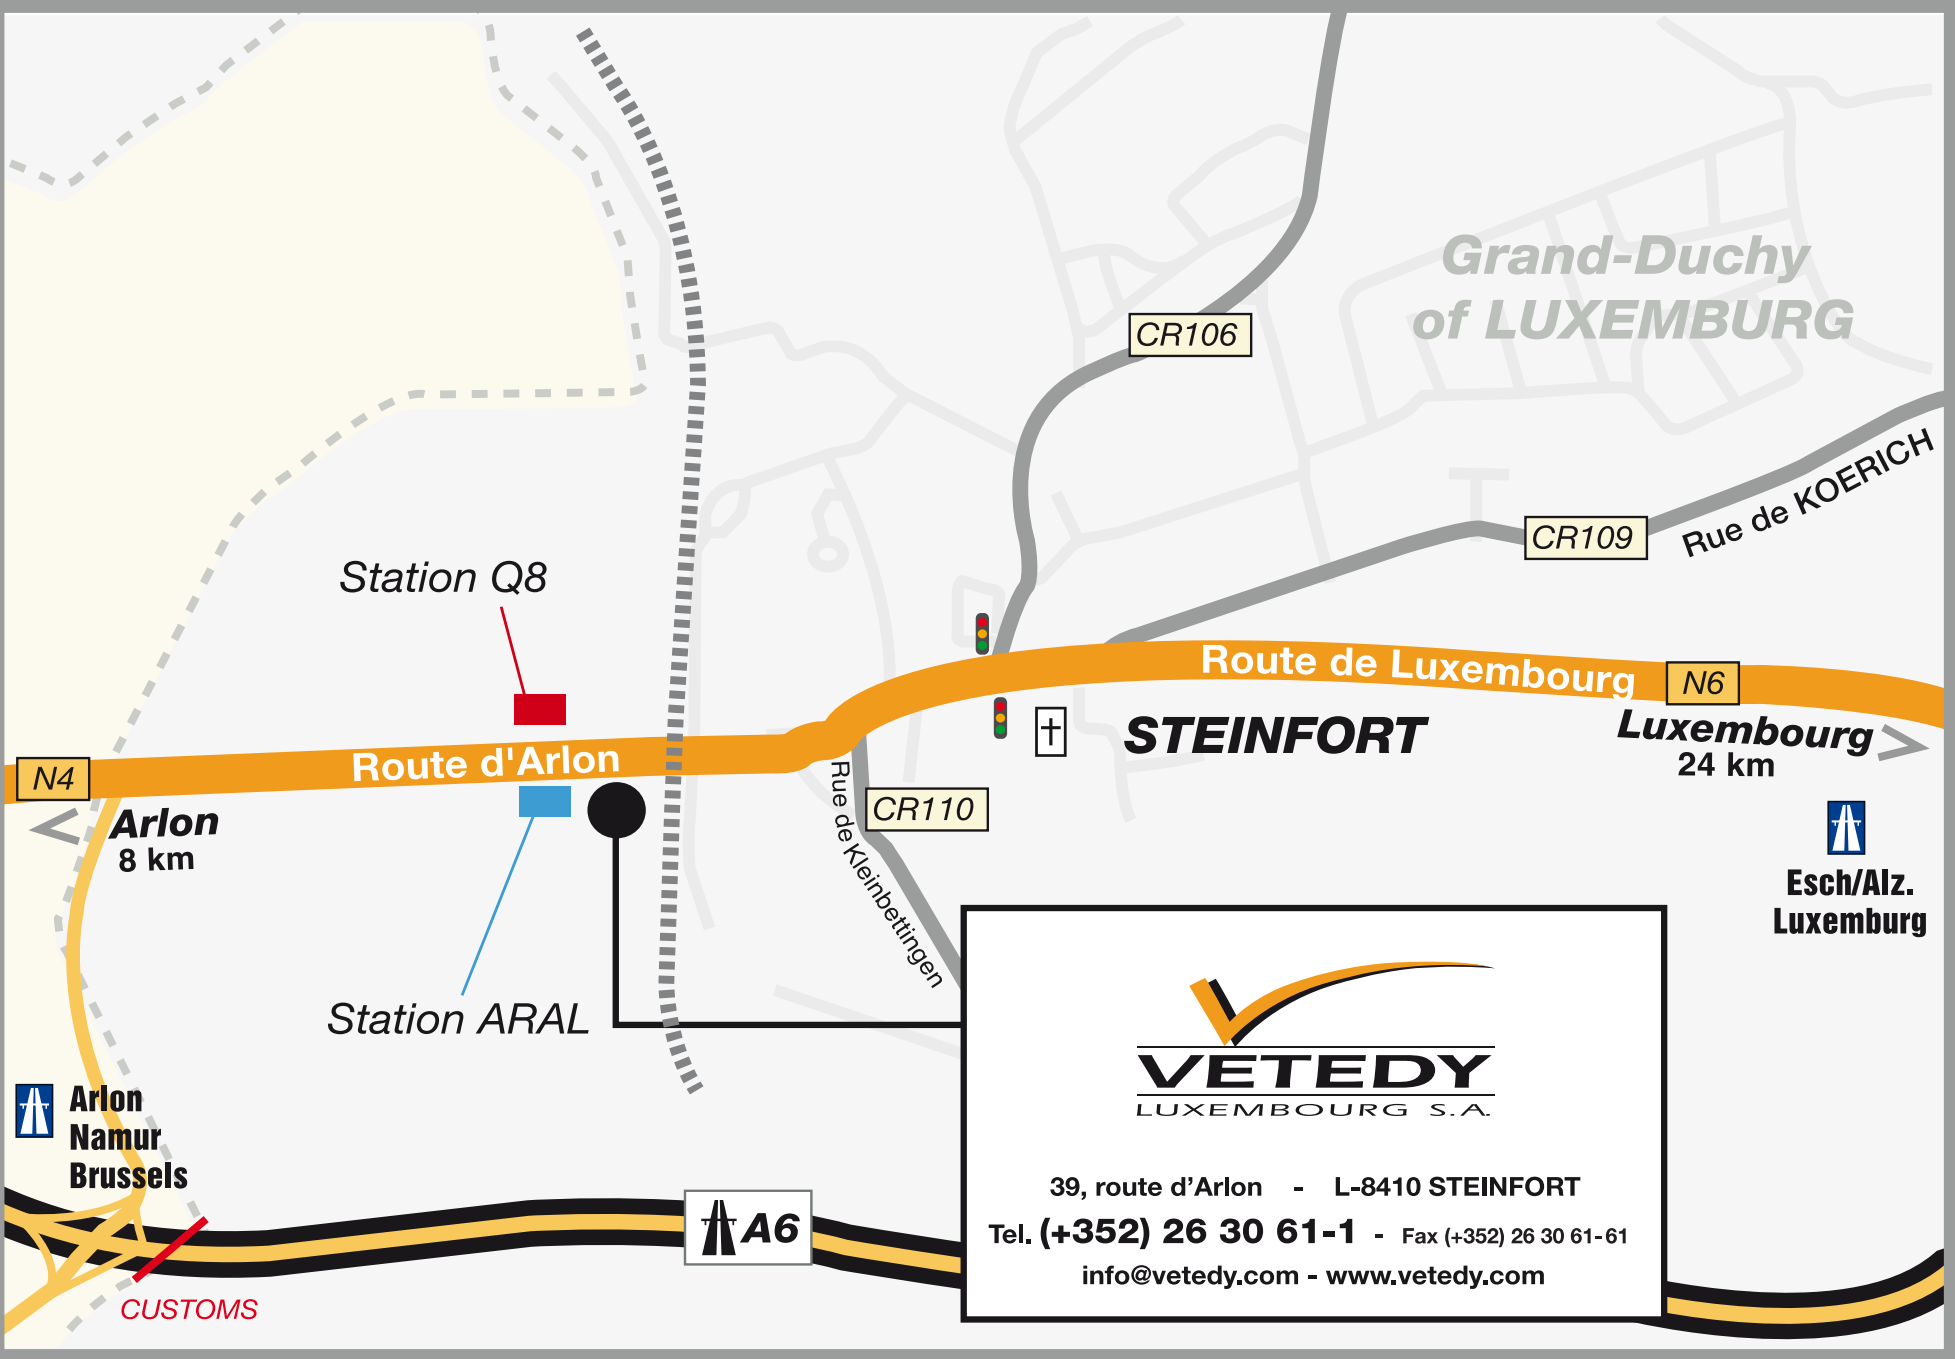

Grand-Duchy  
of LUXEMBURG

39, route d'Arlon - L-8410 STEINFORT  
Tel. (+352) 26 30 61-1 - Fax (+352) 26 30 61-61  
info@vetedy.com - www.vetedy.com

CUSTOMS